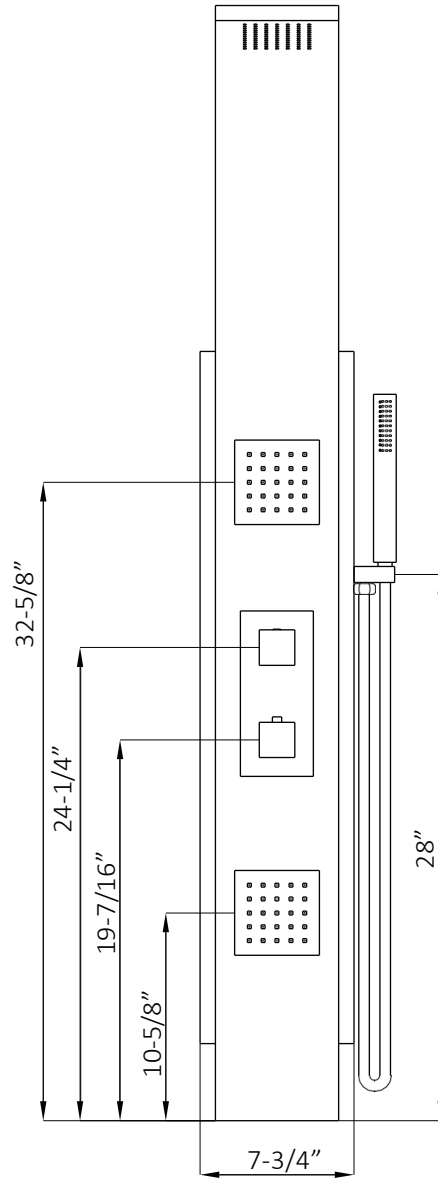

Shower Panels

Disclaimer: Nerval makes every effort to provide accurate specification data. However, specification may change without notice. Please visit nerval website to see NERVAL'S TERMS AND CONDITIONS.